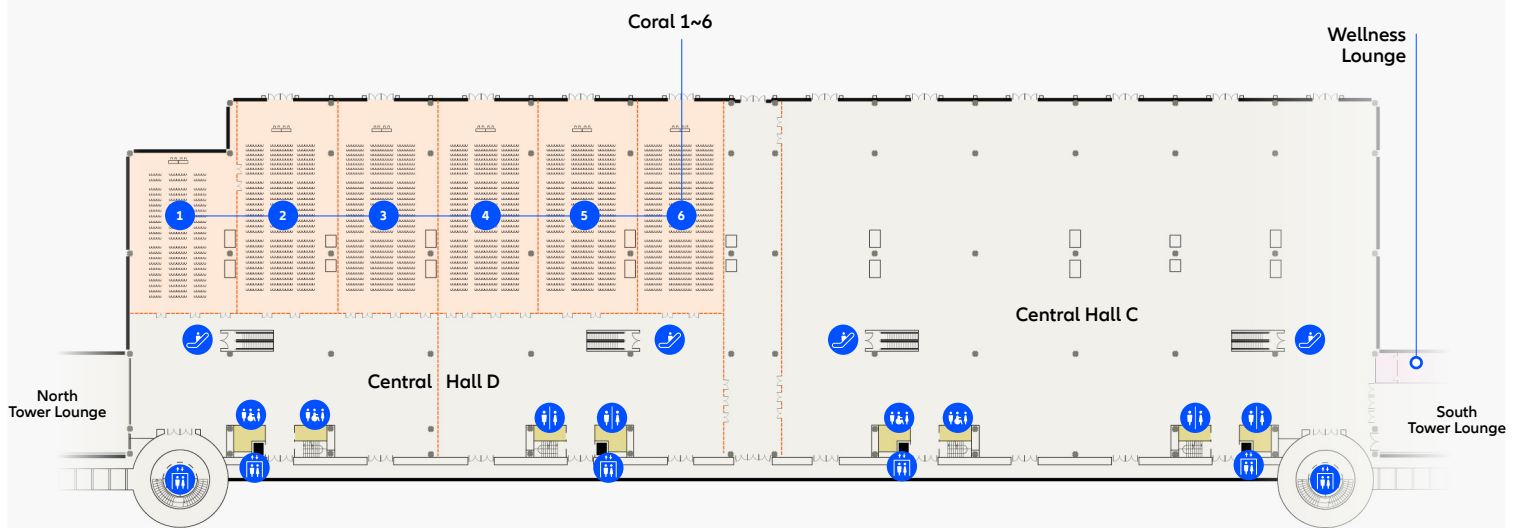

CENTRAL BUILDING LEVEL 2

1. **Key**
2. Movable walls
   - Toilet
   - Stairs
   - Lift