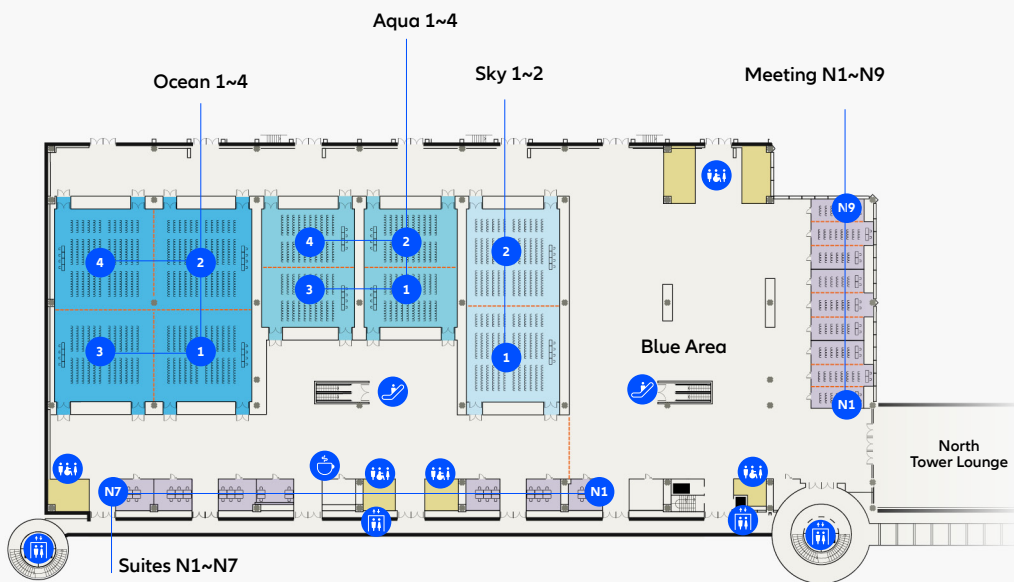

# NORTH WING LEVEL 0

- Key**
-  --- Movable walls
  -  Toilet
  -  Stairs
  -  Lift

# NORTH WING LEVEL 1

- Key**
-  --- Movable walls
  -  Toilet
  -  Stairs
  -  Lift

# NORTH WING LEVEL 2

- Key**
-  --- Movable walls
  -  Toilet
  -  Stairs
  -  Lift

# SOUTH WING LEVEL 2

- Key**
-  Movable walls
  -  Toilet
  -  Stairs
  -  Lift