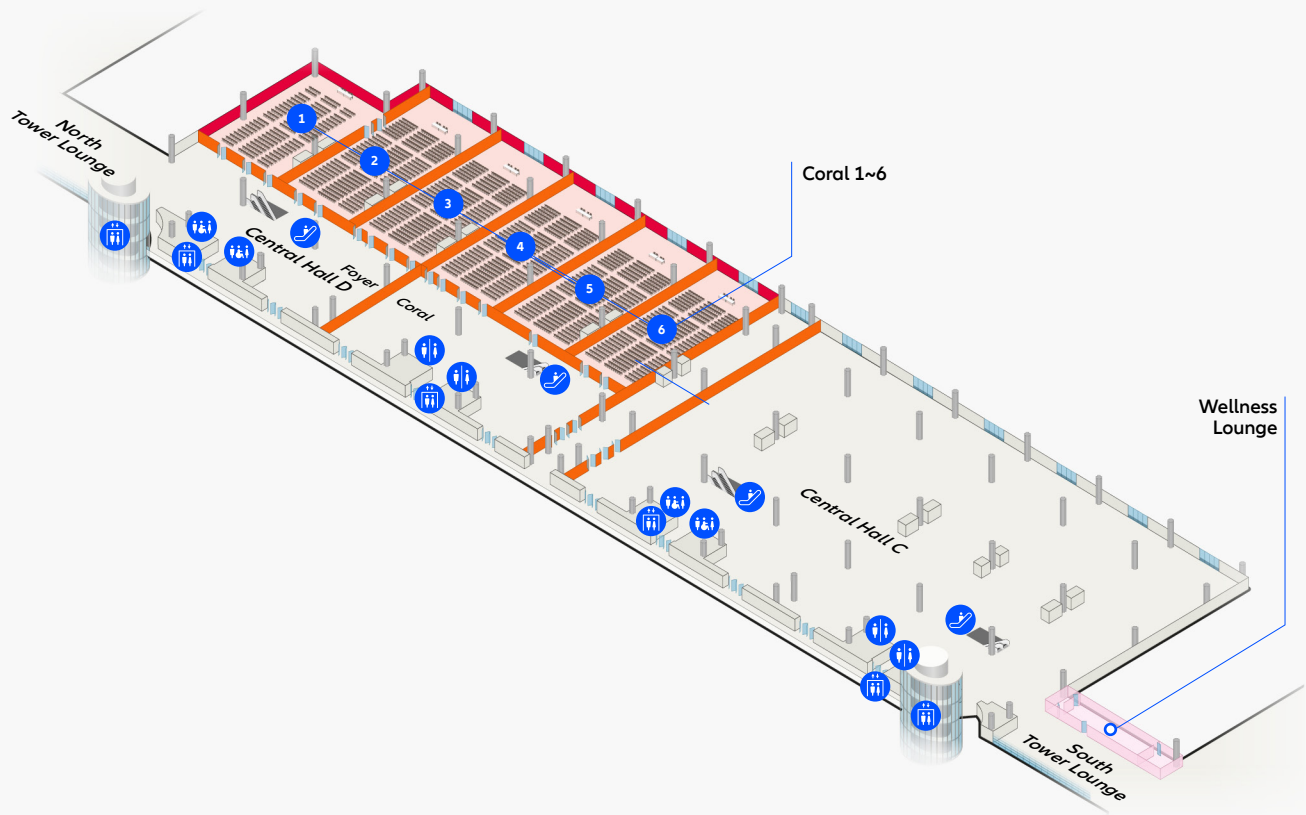

CENTRAL BUILDING LEVEL 2

1. **Key**
2. Movable walls
   - Toilet
   - Stairs
   - Lift