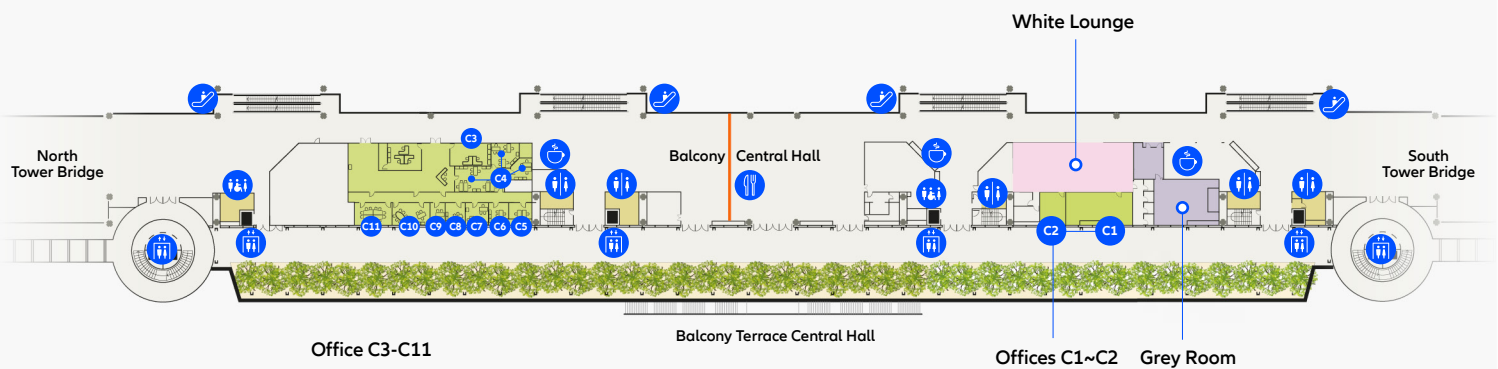

CENTRAL BUILDING LEVEL 1

1. **Key**
2. --- Movable walls
   - Toilet
   - Stairs
   - Lift