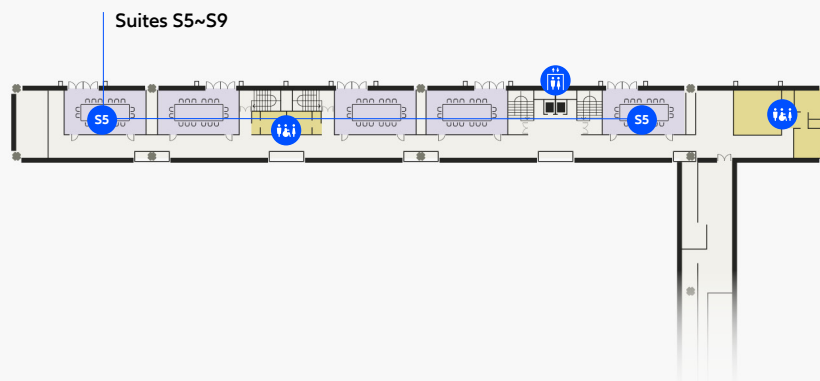

# SOUTH WING LEVEL 0

- Key**
-  --- Movable walls
  -  Toilet
  -  Stairs
  -  Lift

# SOUTH WING LEVEL 1

- Key**
-  --- Movable walls
  -  Toilet
  -  Stairs
  -  Lift

# SOUTH WING LEVEL 2

- Key**
-  Movable walls
  -  Toilet
  -  Stairs
  -  Lift

# SOUTH WING MEZZANINE

- Key**
-  --- Movable walls
  -  Toilet
  -  Stairs
  -  Lift