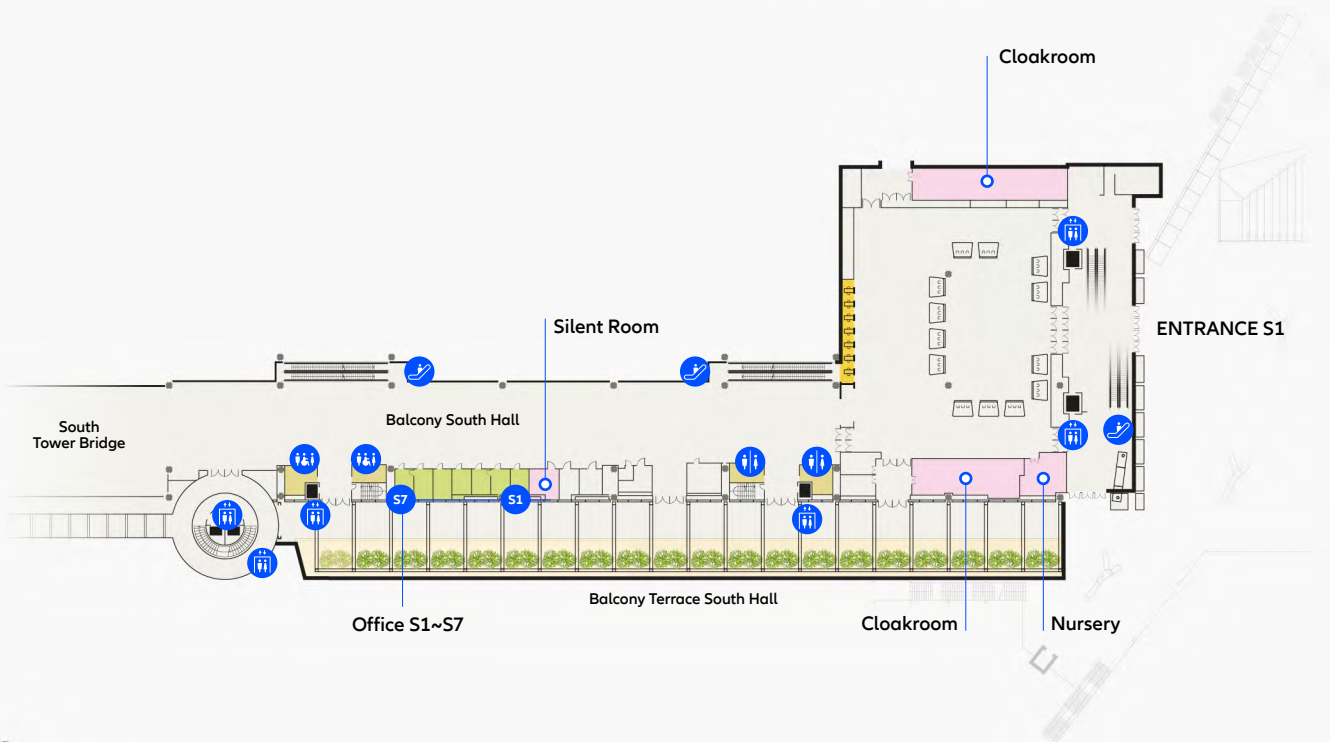

# CENTRAL BUILDING LEVEL 2

- Key**
-  Movable walls
  -  Toilet
  -  Stairs
  -  Lift

# SOUTH WING LEVEL 0

- Key**
-  --- Movable walls
  -  Toilet
  -  Stairs
  -  Lift

# SOUTH WING LEVEL 1

- Key**
-  --- Movable walls
  -  Toilet
  -  Stairs
  -  Lift

# SOUTH WING LEVEL 2

- Key**
-  Movable walls
  -  Toilet
  -  Stairs
  -  Lift