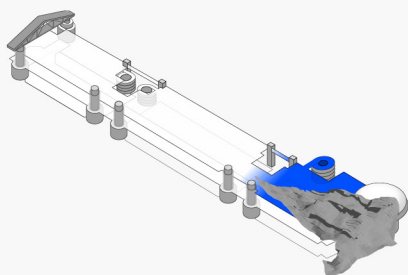

# SOUTH WING LEVEL 0

- Key**
-  --- Movable walls
  -  Toilet
  -  Stairs
  -  Lift

# SOUTH WING LEVEL 1

- Key**
-  --- Movable walls
  -  Toilet
  -  Stairs
  -  Lift

# SOUTH WING LEVEL 2

- Key**
-  Movable walls
  -  Toilet
  -  Stairs
  -  Lift

# SOUTH WING MEZZANINE

- Key**
-  --- Movable walls
  -  Toilet
  -  Stairs
  -  Lift