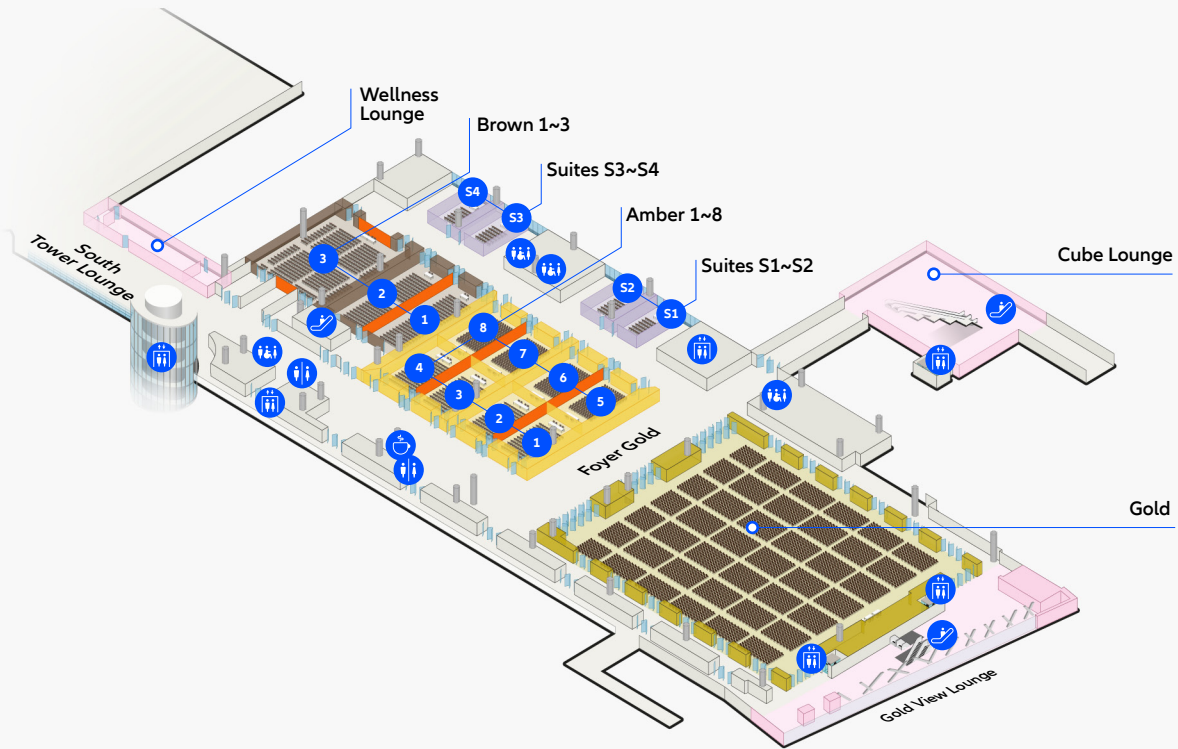

# SOUTH WING LEVEL 0

- Key**
-  --- Movable walls
  -  Toilet
  -  Stairs
  -  Lift

# SOUTH WING LEVEL 1

- Key**
-  --- Movable walls
  -  Toilet
  -  Stairs
  -  Lift

# SOUTH WING LEVEL 2

- Key**
-  Movable walls
  -  Toilet
  -  Stairs
  -  Lift

# SOUTH WING MEZZANINE

- Key**
-  --- Movable walls
  -  Toilet
  -  Stairs
  -  Lift