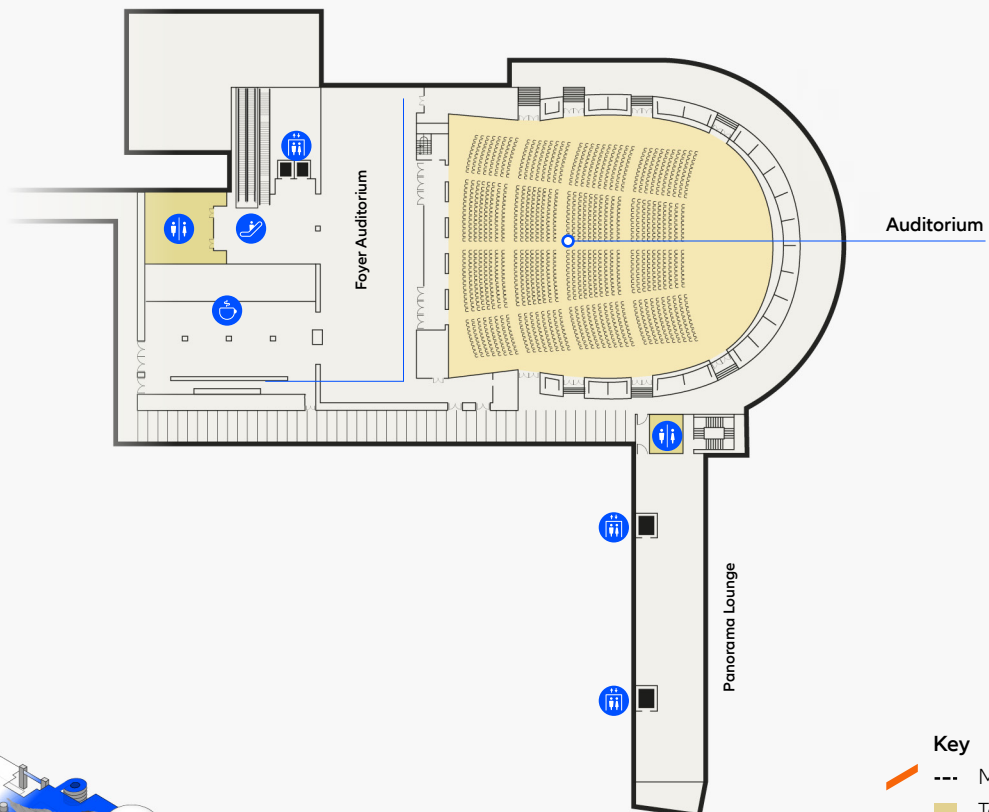

# SOUTH WING LEVEL 1

- Key**
-  --- Movable walls
  -  Toilet
  -  Stairs
  -  Lift

# SOUTH WING LEVEL 2

- Key**
-  Movable walls
  -  Toilet
  -  Stairs
  -  Lift

# SOUTH WING MEZZANINE

- Key**
-  --- Movable walls
  -  Toilet
  -  Stairs
  -  Lift

# SOUTH WING LEVEL 3

- Key**
-  --- Movable walls
  -  Toilet
  -  Stairs
  -  Lift