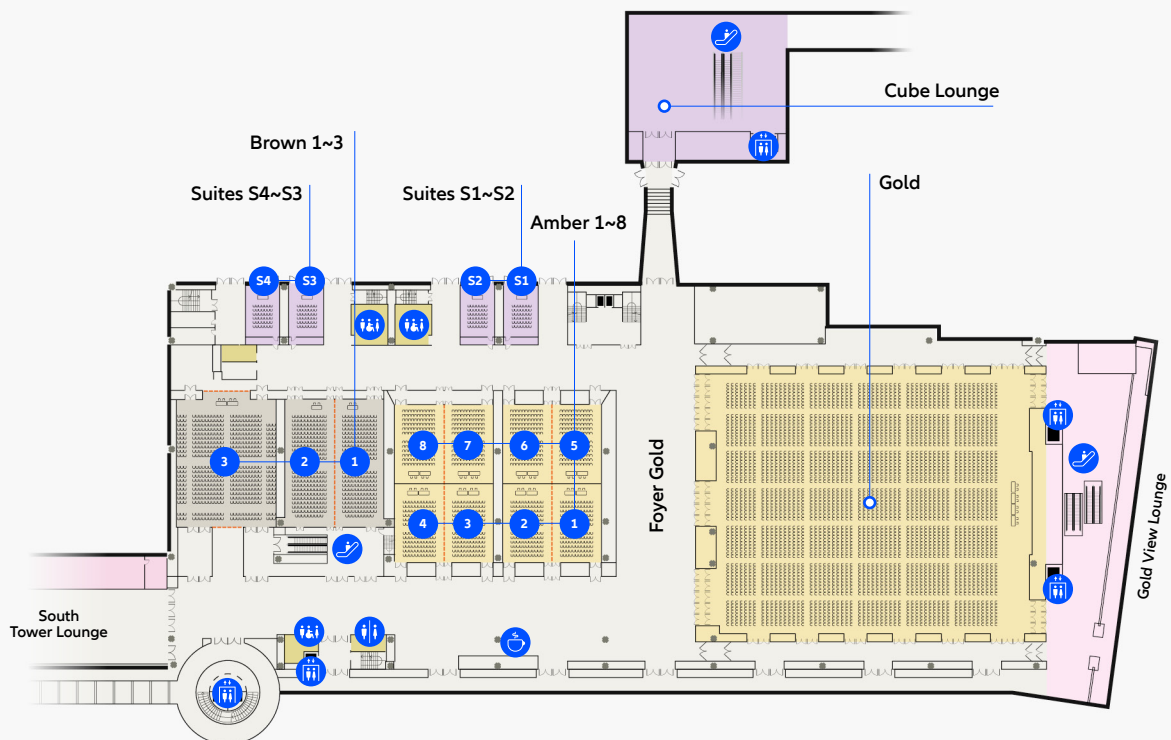

# SOUTH WING LEVEL 0

- Key**
-  --- Movable walls
  -  Toilet
  -  Stairs
  -  Lift

# SOUTH WING LEVEL 1

- Key**
-  --- Movable walls
  -  Toilet
  -  Stairs
  -  Lift

# SOUTH WING LEVEL 2

- Key**
-  Movable walls
  -  Toilet
  -  Stairs
  -  Lift

# SOUTH WING MEZZANINE

- Key**
-  --- Movable walls
  -  Toilet
  -  Stairs
  -  Lift